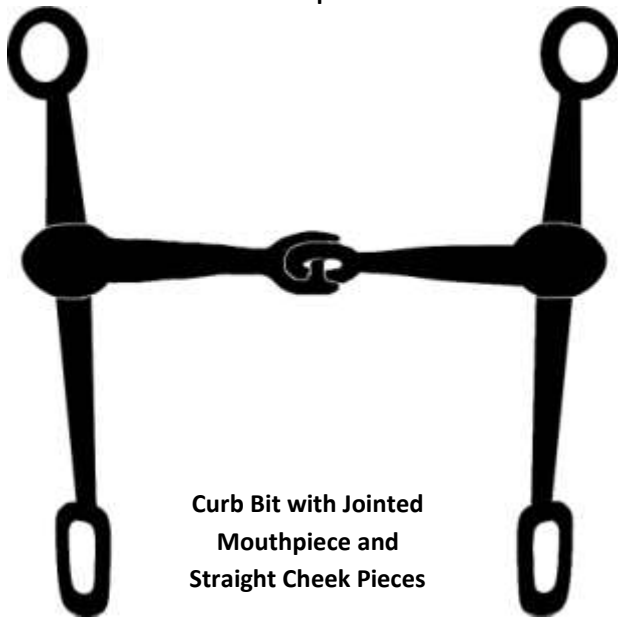

Select Bridle Bits from the Colonial Period

Bridoon with Solid Mouthpiece

Snaffle or Watering Bit with Jointed Mouthpiece

Bridoon with Jointed Mouthpiece

Curb Bit with Jointed Mouthpiece and Straight Cheek Pieces

Curb Bit with Jointed Mouthpiece; Shown with a bridle boss on the right and no bridle boss on the left