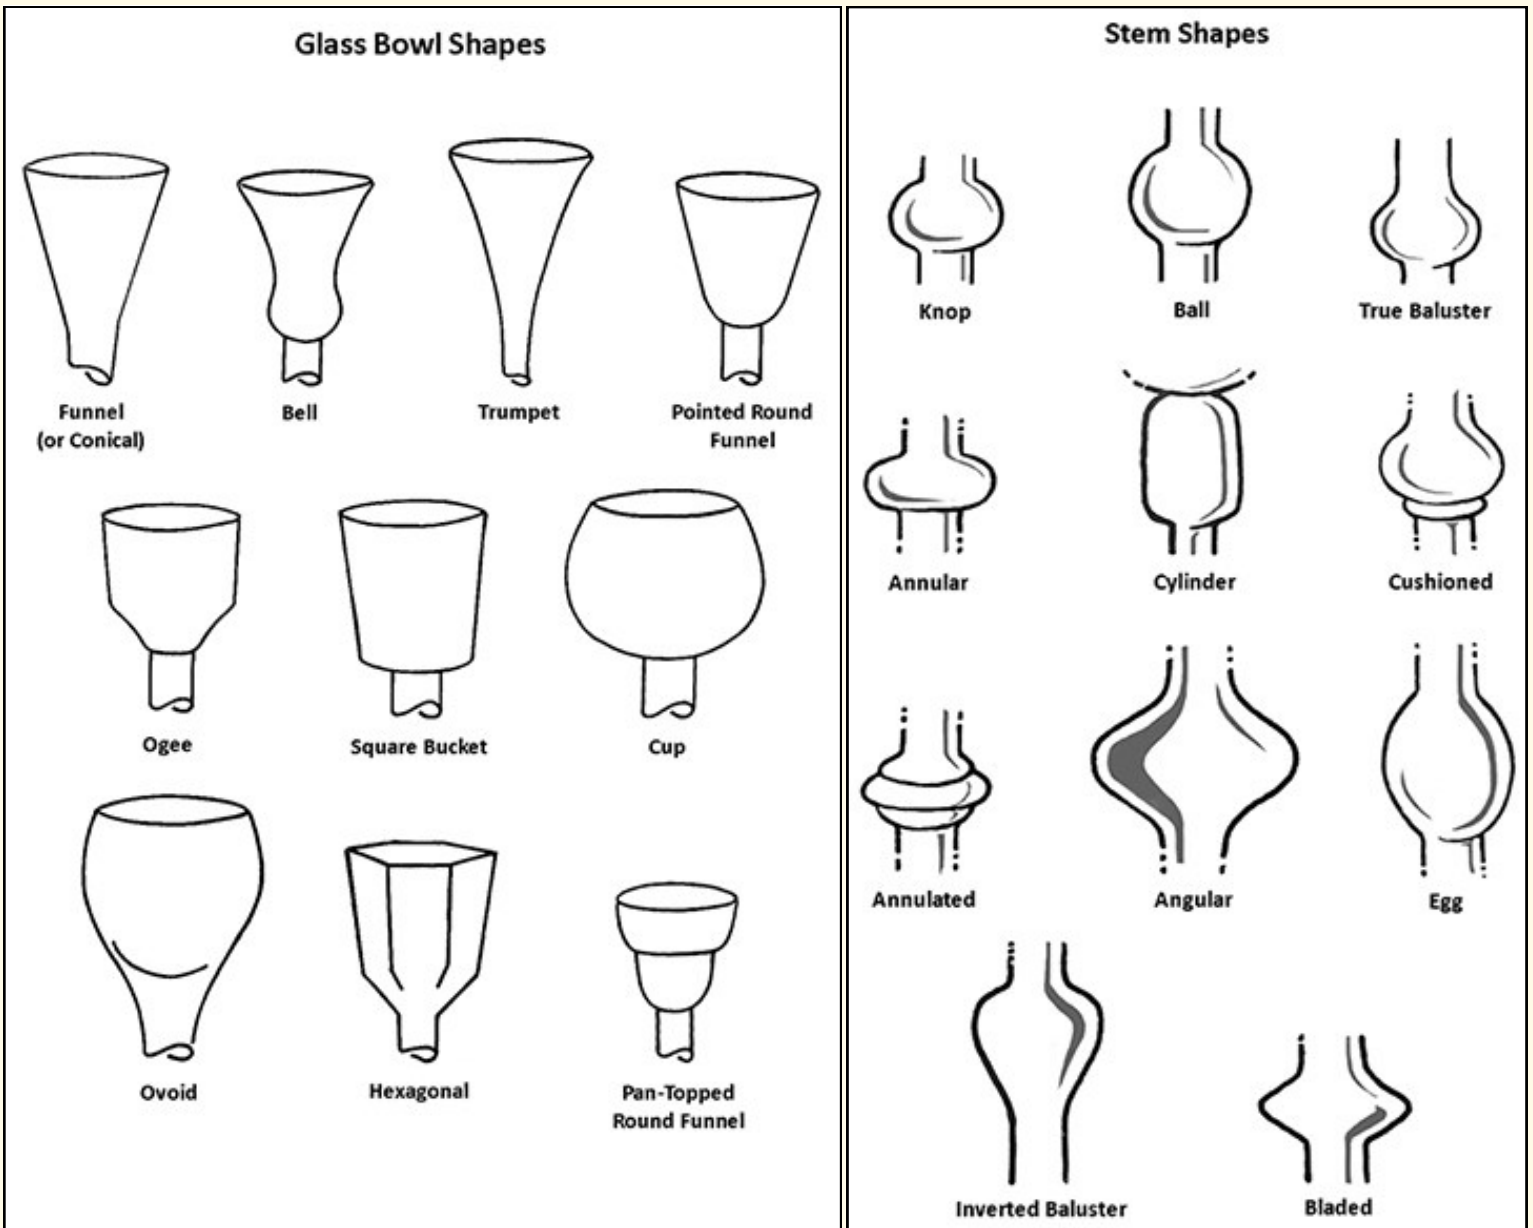

Wine Glass Bowl Shapes, Stem Shapes and Foot Shapes

Redrawn from L. M. Bickerton. *Eighteenth Century English Drinking Glasses; An Illustrated Guide*. Antique Collector's Club, 1986.