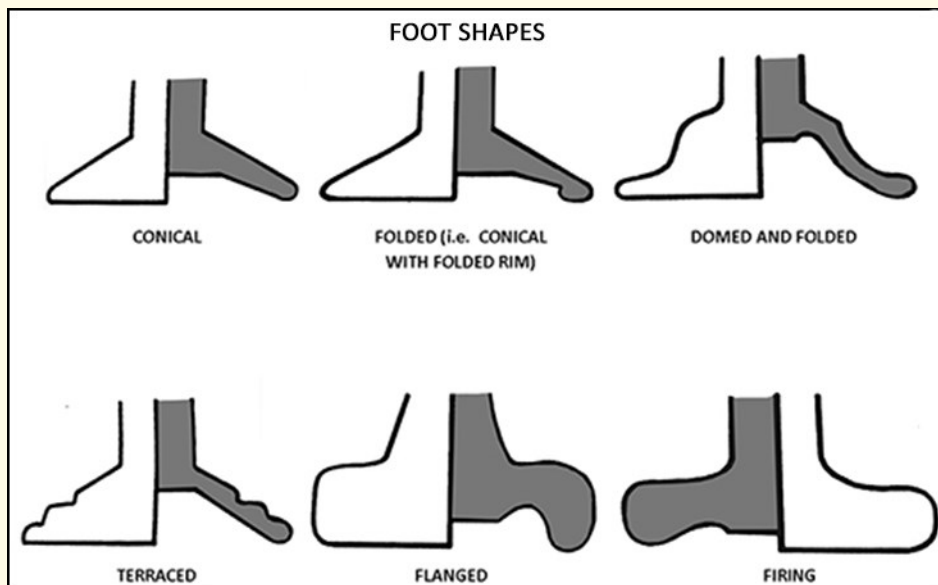

Wine Glass Bowl Shapes, Stem Shapes and Foot Shapes

Redrawn from L. M. Bickerton. *Eighteenth Century English Drinking Glasses; An Illustrated Guide*. Antique Collector's Club, 1986.